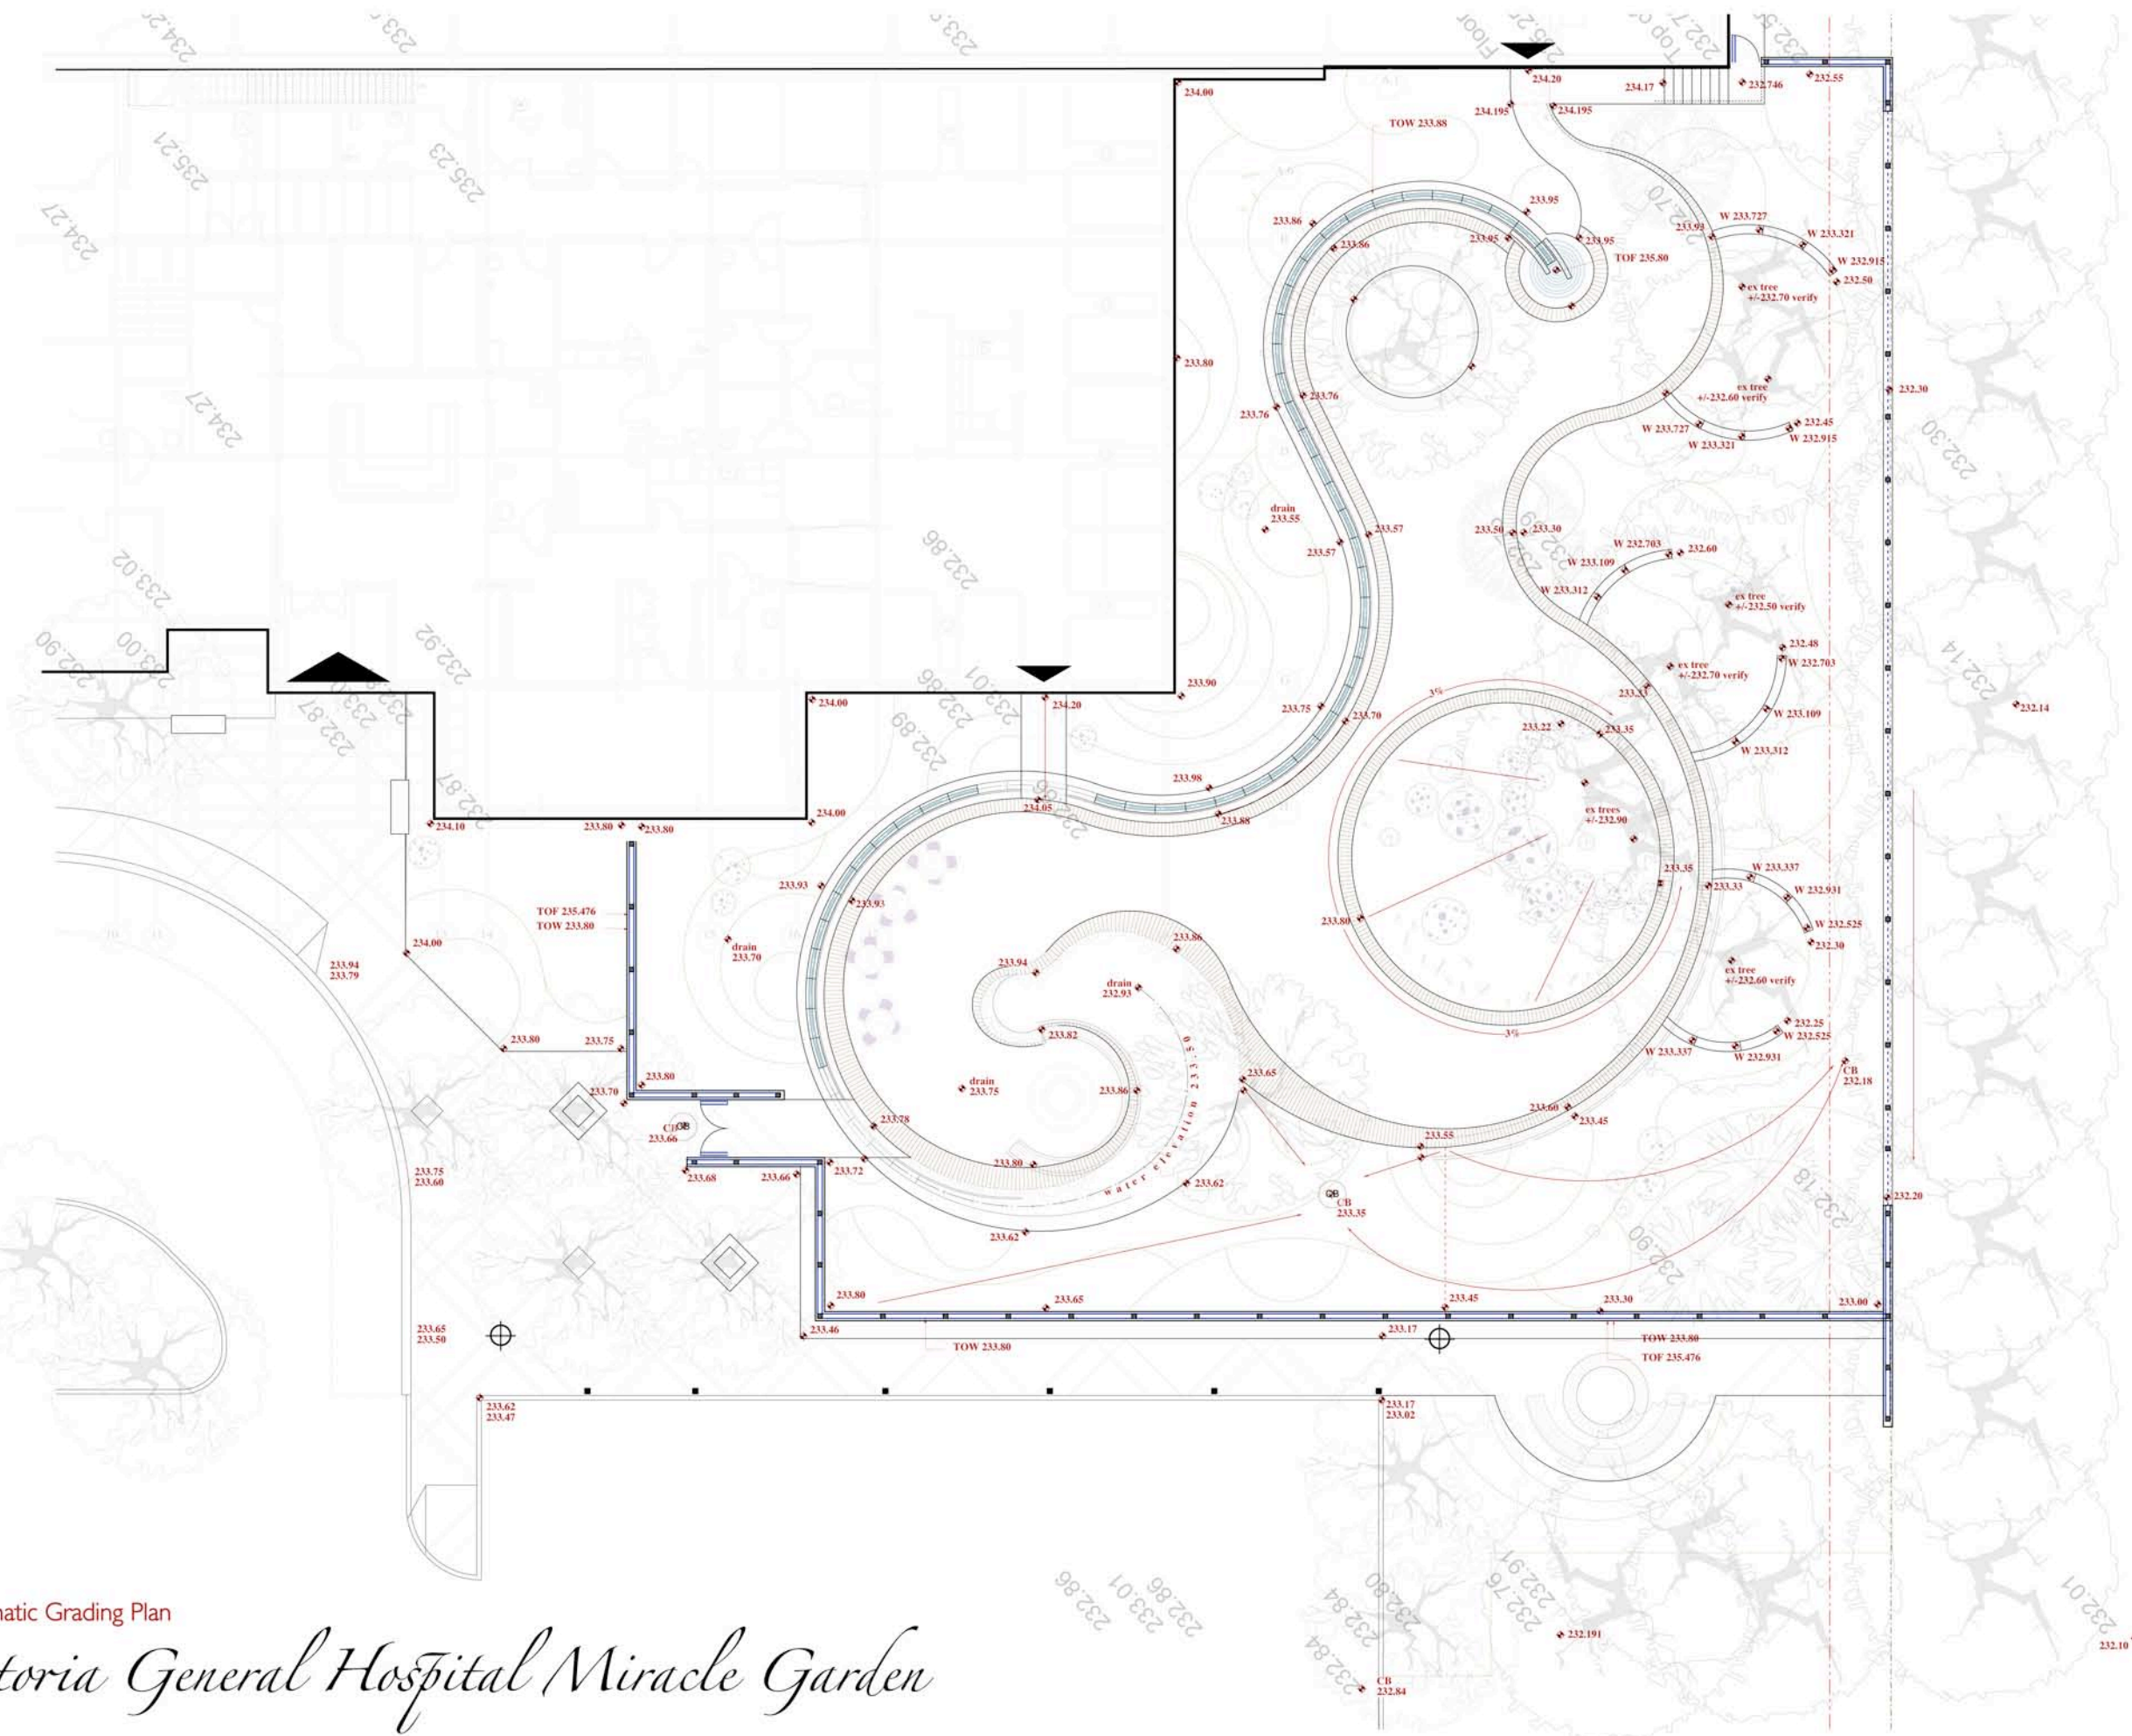

# Victoria General Hospital Miracle Garden

February 24, 2009

- 3 STAGHORN SUMAC
- 8 WILD ROSE
- 21 SAVIN JUNIPER
- 17 HALWARD'S SILVER SPIREA
- 65 PURPLE BEE BALM
- 59 ST. JOHN'S WORT
- 18 GLOBE ONION
- 27 GERMAN BEARDED IRIS
- 18 SIBERIAN IRIS
- 1 MULTISTEM BIRCH
- 11 YELLOW FLAG IRIS
- 40 FALSE SUNFLOWER
- 45 TERRA COTTA YARROW
- 5 MORDEN CARDINETTE ROSES
- 83 PIXIE MEADOWBRITE ECHINACEA
- 8 CREEPING JUNIPER
- 18 GLOBE THISTLE
- 45 ANISE HYSOP
- 10 LAVENDER
- 6 CREEPING JUNIPER
- 19 ANABELLE HYDRANGEA
- 28 WILD ROSE
- 25 ANISE HYSOP
- 62 'BIG SKY TWILIGHT' ECHINACEA
- 21 GIANT GLOBE ONION
- 71 ST. JOHN'S WORT
- 4 STAGHORN SUMAC
- 63 LAVENDER
- 24 EARLY BLUE VIOLET
- 37 LILY OF THE VALLEY
- 1 MULTISTEM BIRCH
- 50 CANADA ANEMONE
- 14 WESTERN WOOD LILY
- 11 WILD GINGER
- 19 RUSSEL HYBRID LUPIN

- 7 REDOSIER DOGWOOD
- 208 LADY FERN AND NATIVE FERN
- 1 MOUNTAIN ASH
- 11 PEE GEE HYDRANGEA
- 50 CANADA ANEMONE
- 11 RUSSEL HYBRID LUPIN
- 75 SOLOMON SEAL
- EXISTING COTTONWOOD TREES
- 16 BLOODROOT
- 21 WESTERN WOOD LILY
- 77 FIREWEED
- 22 KINNIKINICK
- 19 WILD GINGER
- 1 AMUR MAPLE
- 8 HIGHBUSH CRANBERRY
- 36 BLEEDING HEART
- 72 BLUE COLUMBINE
- EXISTING COTTONWOOD TREES
- 28 BOWLES PERWINKLE
- 42 BUNCHBERRY
- EXISTING 3 ROW SHELTERBELT
- 61 WILD RED COLUMBINE
- EXISTING COTTONWOOD TREES
- 56 SOLOMON SEAL
- 9 PUSSY WILLOW
- 7 PERWINKLE
- 25 BLEEDING HEART
- 27 KINNIKINICK
- 23 ALPINE CURRANT
- 3 COLORADO SPRUCE
- WILD PEA VINE ALONG INSIDE OF FENCE
- 21 RUSSEL HYBRID LUPIN
- 35 PURPLE COLUMBINE
- 31 RUSSEL HYBRID LUPIN
- 24 WINNIPEG PARKS ROSES
- 3 STAGHORN SUMAC
- 5 HIGHBUSH CRANBERRY
- EXISTING COTTONWOOD
- 13 SNOWMOUND SPIREA

Planting Plan  
*Victoria General Hospital Miracle Garden*

Schematic Grading Plan

# Victoria General Hospital Miracle Garden

Paver Drive Plan  
*Victoria General Hospital Miracle Garden*