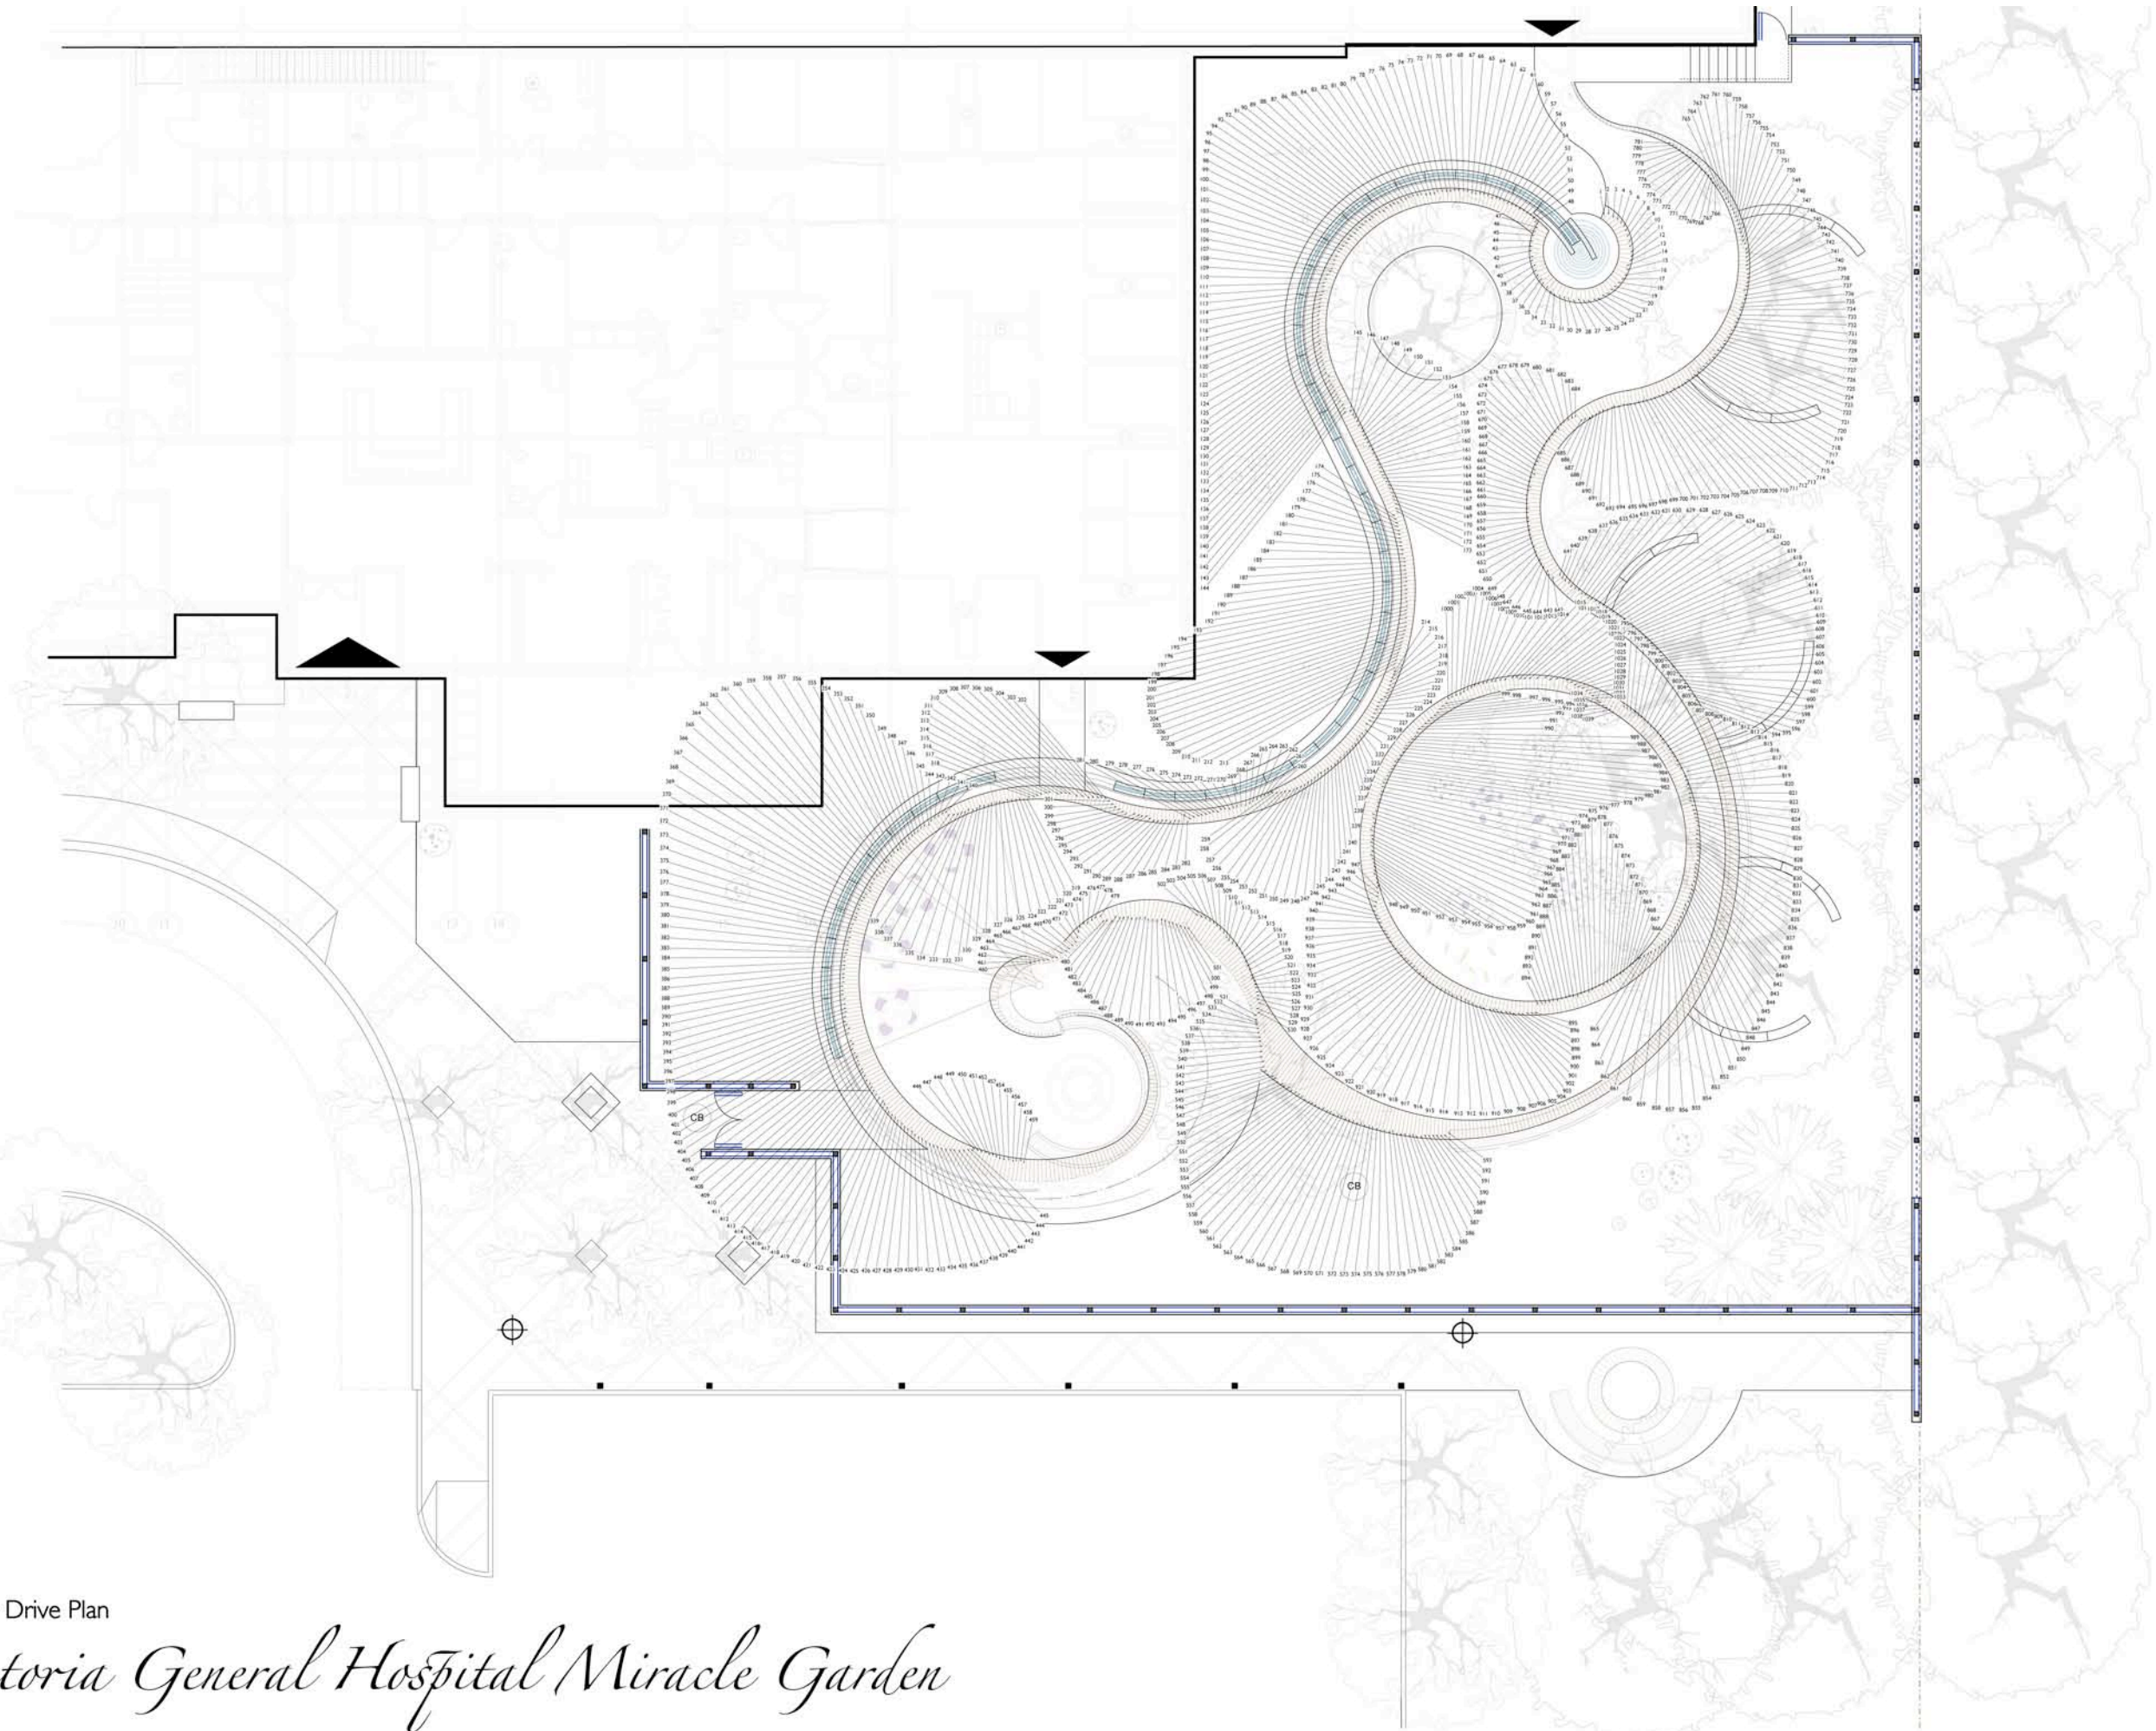

# Victoria General Hospital Miracle Garden

February 24, 2009

- 3 STAGHORN SUMAC
- 8 WILD ROSE
- 21 SAVIN JUNIPER
- 17 HALWARD'S SILVER SPIREA
- 65 PURPLE BEE BALM
- 59 ST. JOHN'S WORT
- 18 GLOBE ONION
- 27 GERMAN BEARDED IRIS
- 18 SIBERIAN IRIS
- 1 MULTISTEM BIRCH
- 11 YELLOW FLAG IRIS
- 40 FALSE SUNFLOWER
- 45 TERRA COTTA YARROW
- 5 MORDEN CARDINETTE ROSES
- 83 PIXIE MEADOWBRITE ECHINACEA
- 8 CREEPING JUNIPER
- 18 GLOBE THISTLE
- 45 ANISE HYSOP
- 10 LAVENDER
- 6 CREEPING JUNIPER
- 19 ANABELLE HYDRANGEA
- 28 WILD ROSE
- 25 ANISE HYSOP
- 62 'BIG SKY TWILIGHT' ECHINACEA
- 21 GIANT GLOBE ONION
- 71 ST. JOHN'S WORT
- 4 STAGHORN SUMAC
- 63 LAVENDER
- 24 EARLY BLUE VIOLET
- 37 LILY OF THE VALLEY
- 1 MULTISTEM BIRCH
- 50 CANADA ANEMONE
- 14 WESTERN WOOD LILY
- 11 WILD GINGER
- 19 RUSSEL HYBRID LUPIN

Planting Plan  
*Victoria General Hospital Miracle Garden*

Schematic Grading Plan

# Victoria General Hospital Miracle Garden

Paver Drive Plan  
*Victoria General Hospital Miracle Garden*