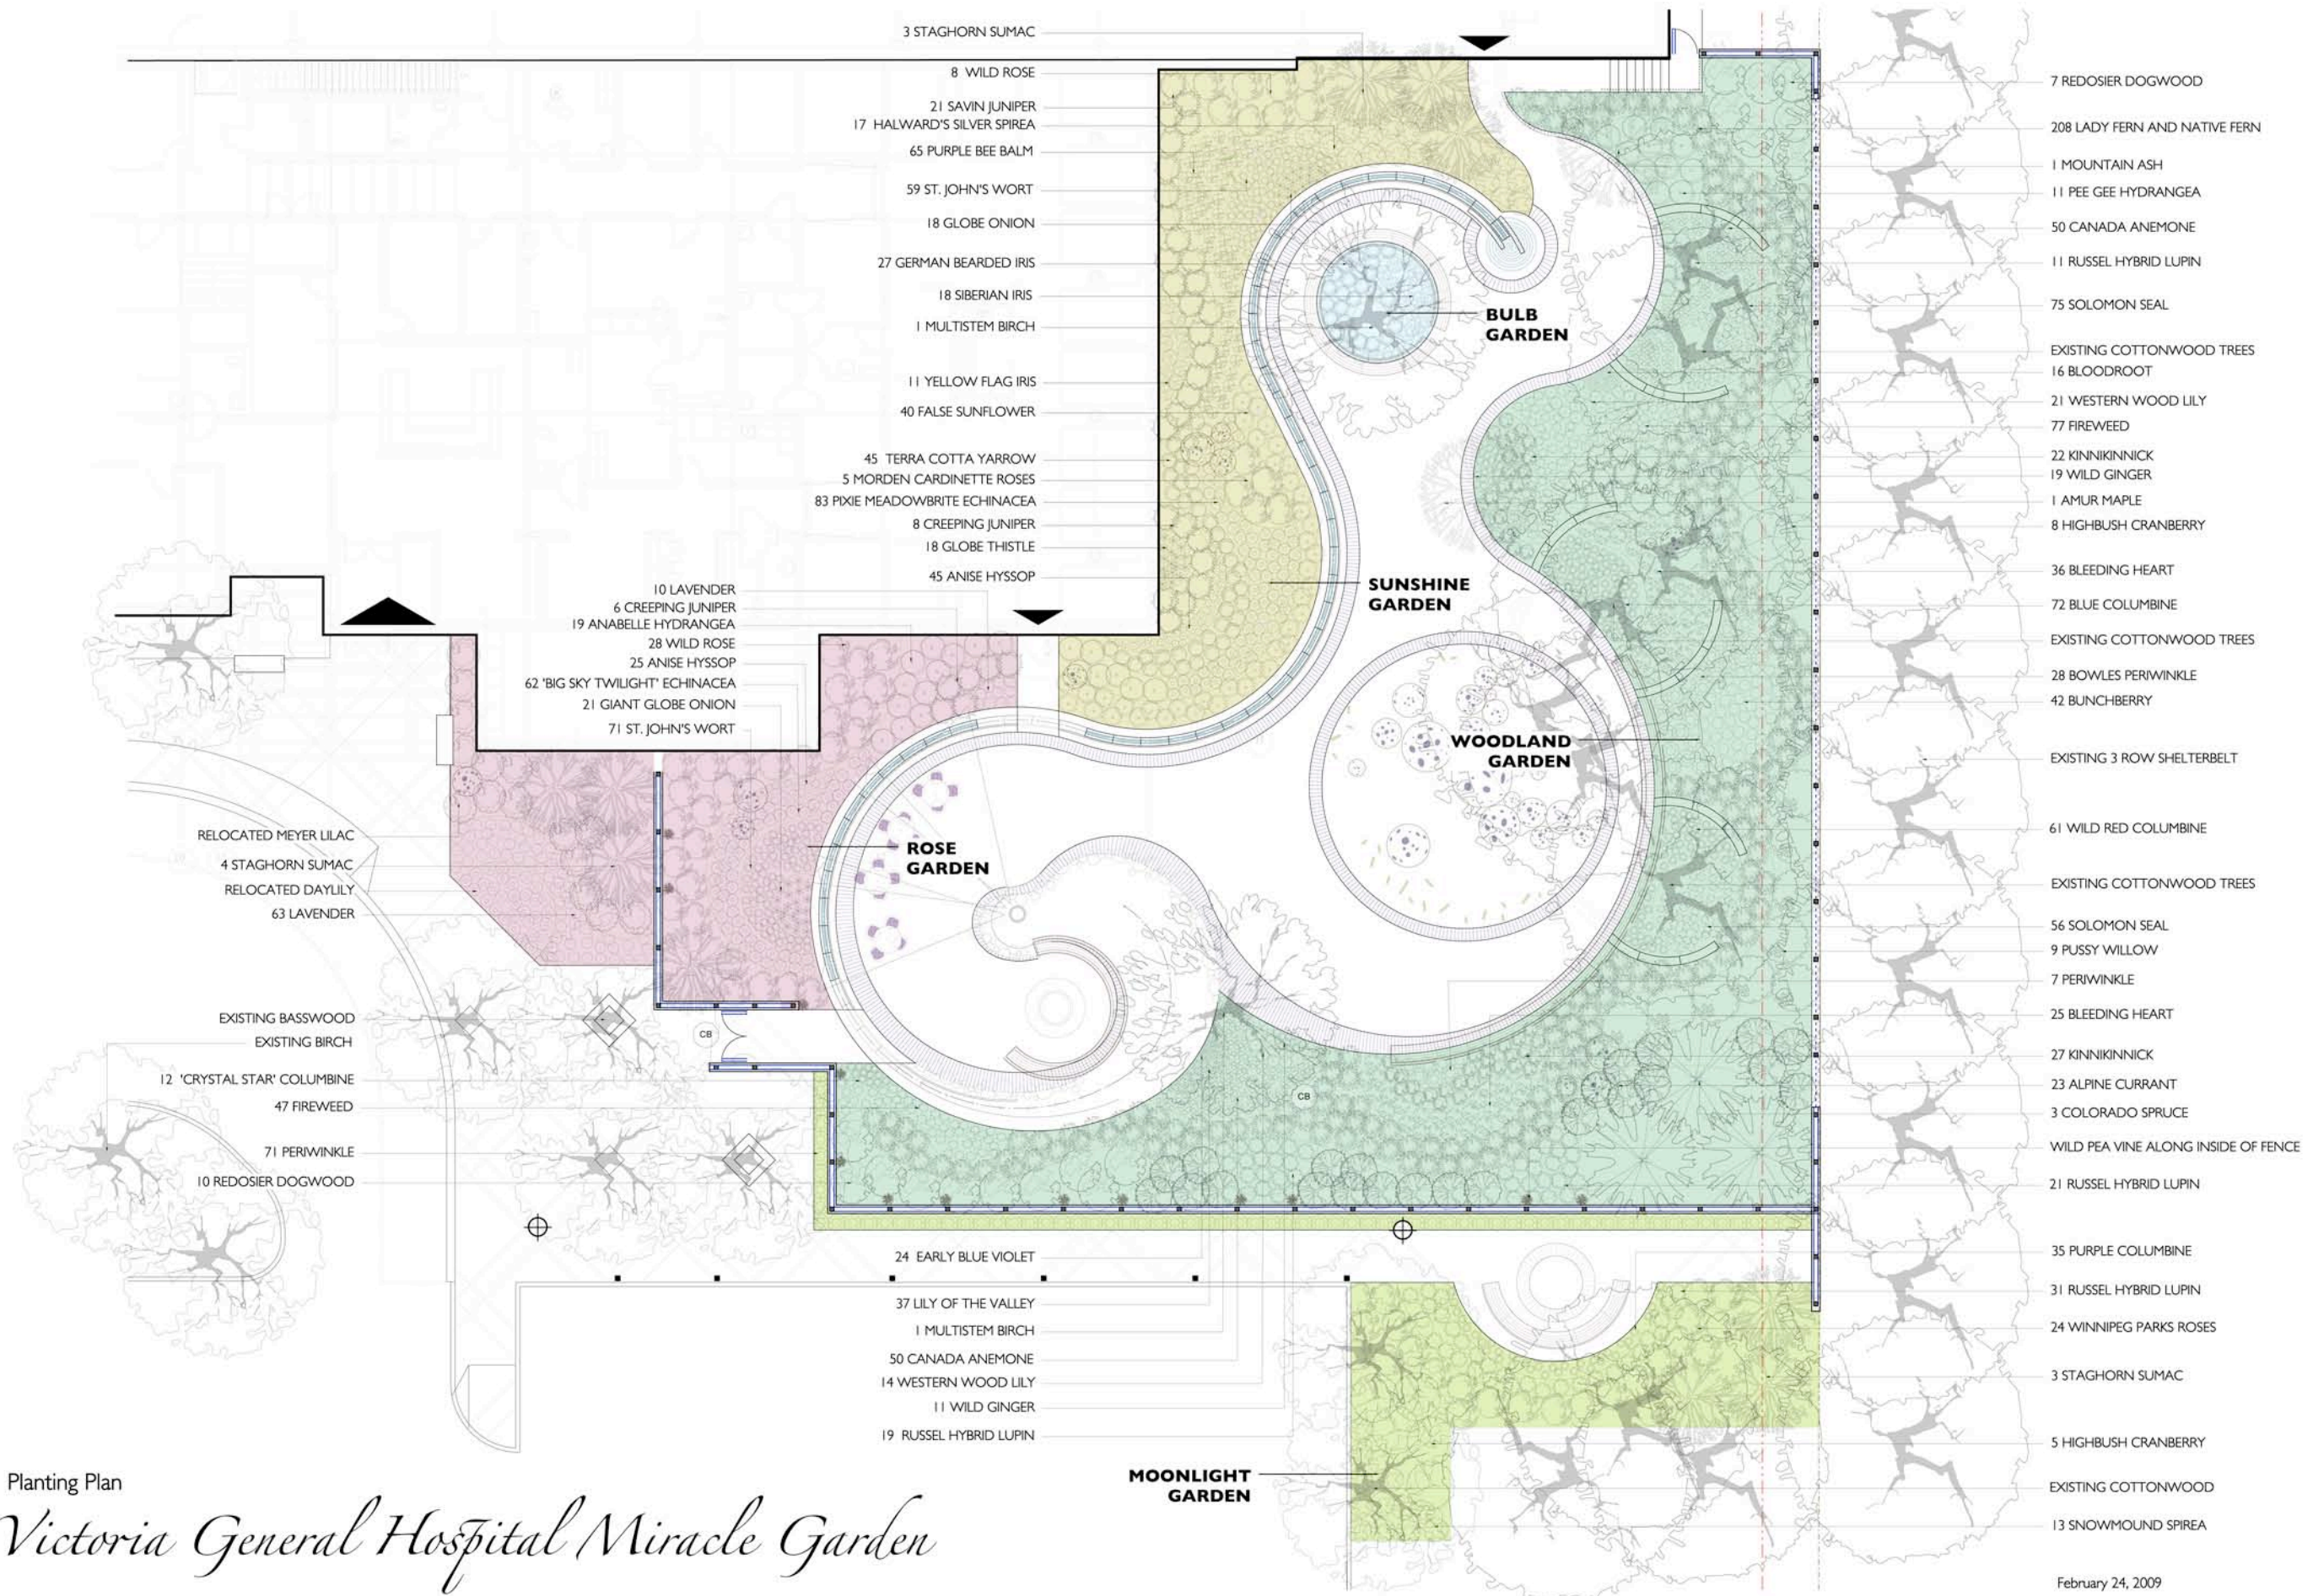

# Victoria General Hospital Miracle Garden

February 24, 2009

- 3 STAGHORN SUMAC
- 8 WILD ROSE
- 21 SAVIN JUNIPER
- 17 HALWARD'S SILVER SPIREA
- 65 PURPLE BEE BALM
- 59 ST. JOHN'S WORT
- 18 GLOBE ONION
- 27 GERMAN BEARDED IRIS
- 18 SIBERIAN IRIS
- 1 MULTISTEM BIRCH
- 11 YELLOW FLAG IRIS
- 40 FALSE SUNFLOWER
- 45 TERRA COTTA YARROW
- 5 MORDEN CARDINETTE ROSES
- 83 PIXIE MEADOWBRITE ECHINACEA
- 8 CREEPING JUNIPER
- 18 GLOBE THISTLE
- 45 ANISE HYSOP
- 10 LAVENDER
- 6 CREEPING JUNIPER
- 19 ANABELLE HYDRANGEA
- 28 WILD ROSE
- 25 ANISE HYSOP
- 62 'BIG SKY TWILIGHT' ECHINACEA
- 21 GIANT GLOBE ONION
- 71 ST. JOHN'S WORT
- 4 STAGHORN SUMAC
- 63 LAVENDER
- 24 EARLY BLUE VIOLET
- 37 LILY OF THE VALLEY
- 1 MULTISTEM BIRCH
- 50 CANADA ANEMONE
- 14 WESTERN WOOD LILY
- 11 WILD GINGER
- 19 RUSSEL HYBRID LUPIN

- 7 REDOSIER DOGWOOD
- 208 LADY FERN AND NATIVE FERN
- 1 MOUNTAIN ASH
- 11 PEE GEE HYDRANGEA
- 50 CANADA ANEMONE
- 11 RUSSEL HYBRID LUPIN
- 75 SOLOMON SEAL
- EXISTING COTTONWOOD TREES
- 16 BLOODROOT
- 21 WESTERN WOOD LILY
- 77 FIREWEED
- 22 KINNIKINICK
- 19 WILD GINGER
- 1 AMUR MAPLE
- 8 HIGHBUSH CRANBERRY
- 36 BLEEDING HEART
- 72 BLUE COLUMBINE
- EXISTING COTTONWOOD TREES
- 28 BOWLES PERWINKLE
- 42 BUNCHBERRY
- EXISTING 3 ROW SHELTERBELT
- 61 WILD RED COLUMBINE
- EXISTING COTTONWOOD TREES
- 56 SOLOMON SEAL
- 9 PUSSY WILLOW
- 7 PERWINKLE
- 25 BLEEDING HEART
- 27 KINNIKINICK
- 23 ALPINE CURRANT
- 3 COLORADO SPRUCE
- WILD PEA VINE ALONG INSIDE OF FENCE
- 21 RUSSEL HYBRID LUPIN
- 35 PURPLE COLUMBINE
- 31 RUSSEL HYBRID LUPIN
- 24 WINNIPEG PARKS ROSES
- 3 STAGHORN SUMAC
- 5 HIGHBUSH CRANBERRY
- EXISTING COTTONWOOD
- 13 SNOWMOUND SPIREA

Planting Plan  
*Victoria General Hospital Miracle Garden*

Schematic Grading Plan

# Victoria General Hospital Miracle Garden

Paver Drive Plan  
*Victoria General Hospital Miracle Garden*